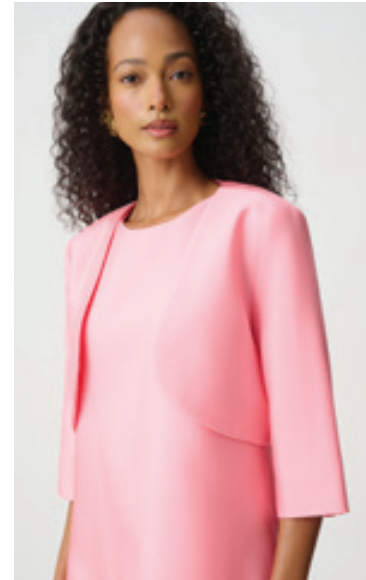

BELLINI
4609

271745