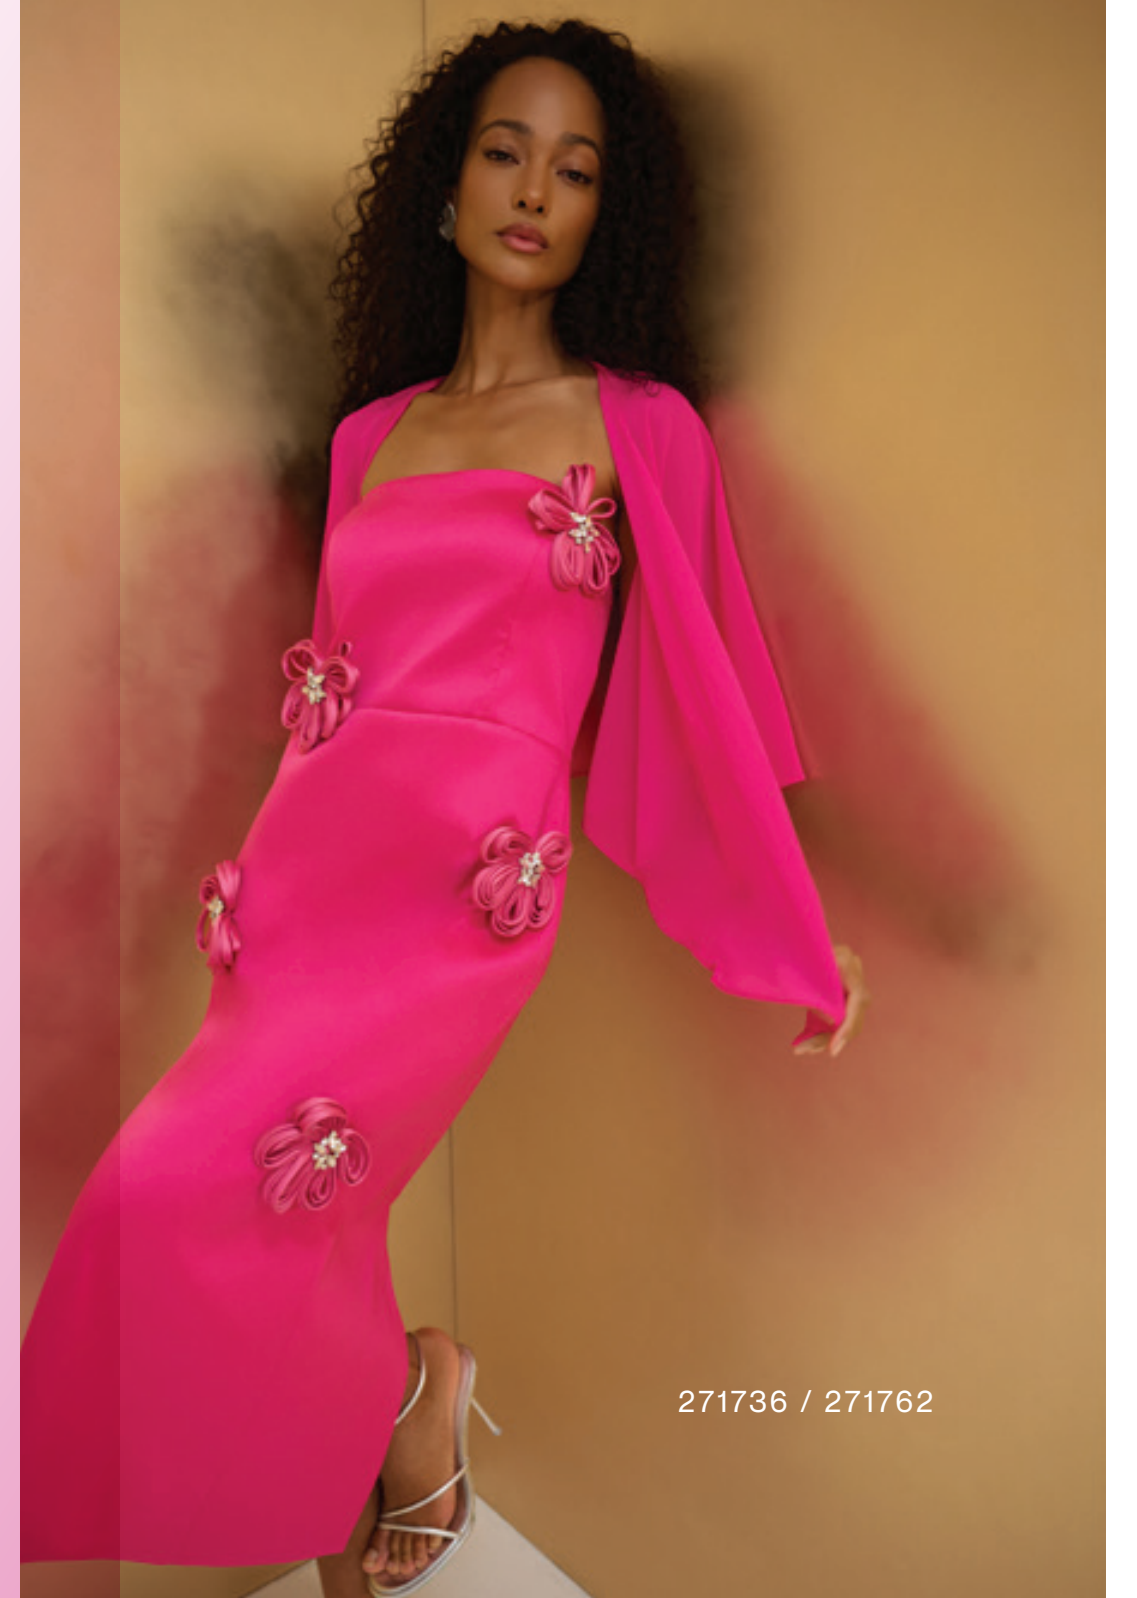

271736 / 271762