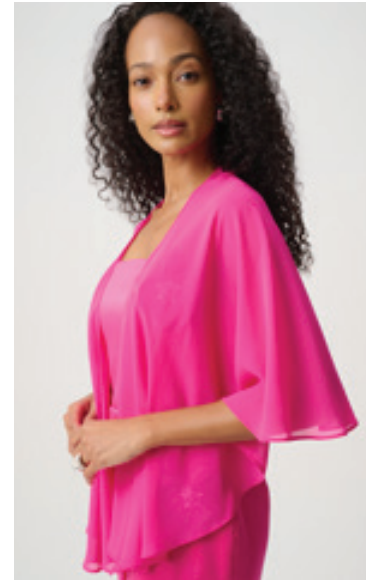

MIDNIGHT BLUE
2166
CORNFLOWER BLUE
4607
SHOCKING PINK
4129
SOFT PEACH
4610

271736