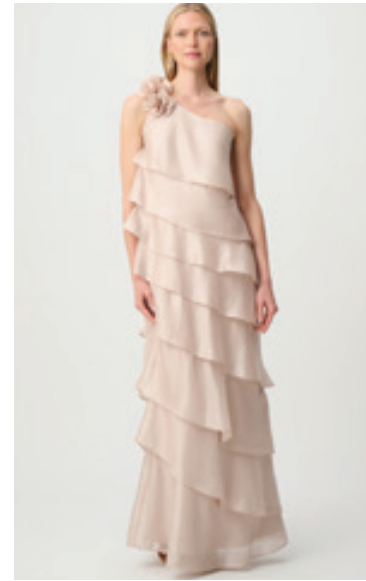

MIDNIGHT BLUE
2166
SAND
3677

271760