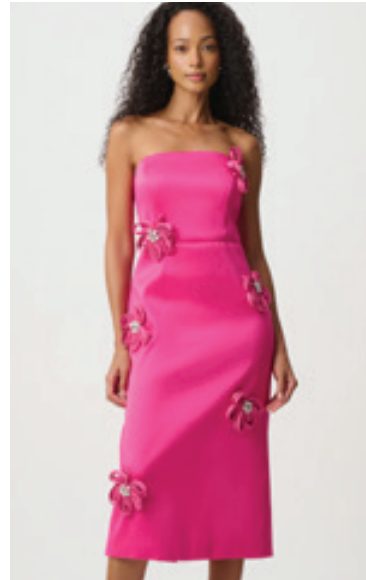

271724

SHOCKING PINK
4129

271762