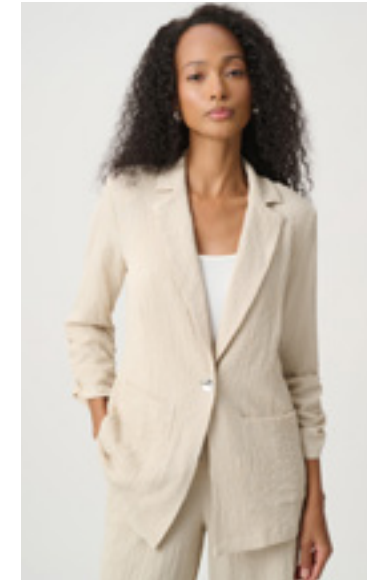

271101

- INDIGO
  4358
- BLACK
  11
- MOONSTONE
  3854

271086